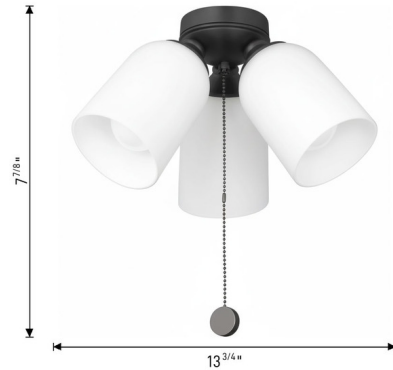

CLICK TO VIEW PRODUCT

Notes: