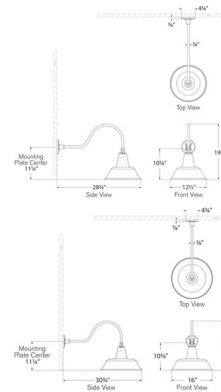

Shown in matte black

Specifications

COLOR	N/A
BODY FINISH	Matte Black
WATTAGE	15W
DIMMER	Standard 120V
DIMENSIONS	12.5"W x 19"H x 28.75"D
BULB NOT INCLUDED	1 x A19/Medium (E26)/15W/120V LED
COUNTRY OF ORIGIN	Philippines