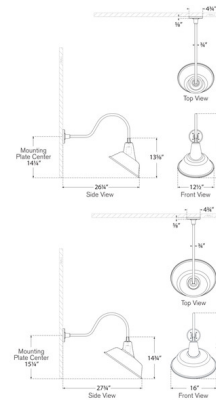

Shown in matte black / soft copper

Specifications

COLOR	N/A
BODY FINISH	Matte Black / Soft Copper
WATTAGE	15W
DIMMER	Standard 120V
DIMENSIONS	12.5"W x 22"H x 26.25"D
BULB NOT INCLUDED	1 x A19/Medium (E26)/15W/120V LED
COUNTRY OF ORIGIN	Philippines