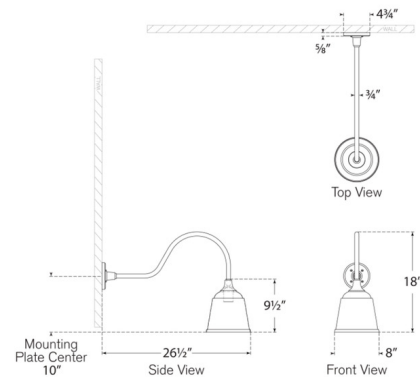

### Specifications

COLOR	N/A
BODY FINISH	Matte Black / Green
WATTAGE	15W
DIMMER	Standard 120V
DIMENSIONS	8"W x 18"H x 26.5"D
BULB NOT INCLUDED	1 x A19/Medium (E26)/15W/120V LED
COUNTRY OF ORIGIN	Philippines