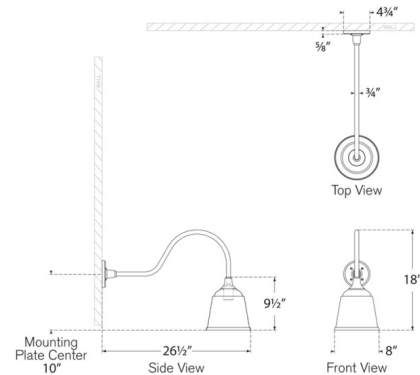

Shown in matte black / green

Specifications

COLOR	N/A
BODY FINISH	Matte Black / Green
WATTAGE	15W
DIMMER	Standard 120V
DIMENSIONS	8"W x 18"H x 26.5"D
BULB NOT INCLUDED	1 x A19/Medium (E26)/15W/120V LED
COUNTRY OF ORIGIN	Philippines