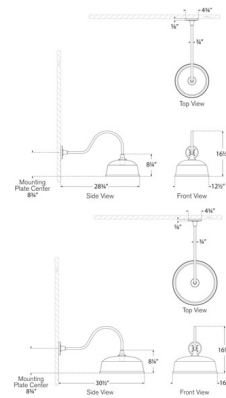

Shown in matte black / green

Specifications

COLOR	N/A
BODY FINISH	Matte Black / Green
WATTAGE	15W
DIMMER	Standard 120V
DIMENSIONS	12.5"W x 16.5"H x 28.75"D
BULB NOT INCLUDED	1 x A19/Medium (E26)/15W/120V LED
COUNTRY OF ORIGIN	Philippines