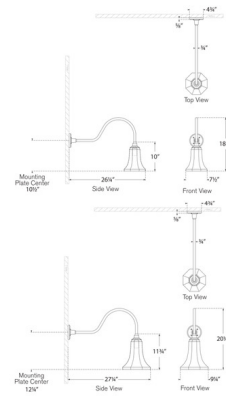

Shown in matte black / white

Specifications

COLOR	N/A
BODY FINISH	Matte Black / White
WATTAGE	15W
DIMMER	Standard 120V
DIMENSIONS	7.5"W x 18.25"H x 26.25"D
BULB NOT INCLUDED	1 x A19/Medium (E26)/15W/120V LED
COUNTRY OF ORIGIN	Philippines