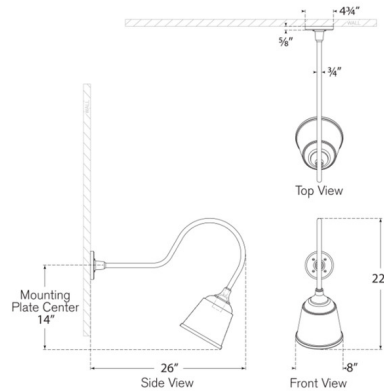

By Visual Comfort Signature

Description

The Academy Outdoor Angled Flynn Small Rockhouse Shade Wall Light draws inspiration from the industrial fixtures once used to light barns, town halls, warehouses, and schoolhouses. Blending American, British, and French architectural influences. This fixture reimagines classic utilitarian design with a sleek, modern twist adding a warm and welcoming glow to your outdoor space.

Shown in hand-rubbed antique brass

Specifications

COLOR	N/A
BODY FINISH	Hand-Rubbed Antique Brass
WATTAGE	15W
DIMMER	Standard 120V
DIMENSIONS	8"W x 22"H x 26"D
BULB NOT INCLUDED	1 x A19/Medium (E26)/15W/120V LED
COUNTRY OF ORIGIN	Philippines