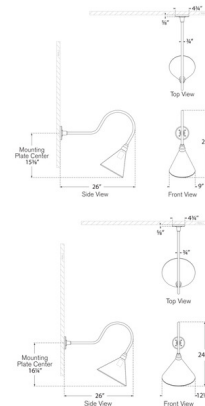

Shown in matte black / green

Specifications

COLOR N/A
BODY FINISH Matte Black / Green
WATTAGE 15W
DIMMER Standard 120V
DIMENSIONS 9"W x 23.25"H x 26"D
BULB NOT INCLUDED 1 x A19/Medium (E26)/15W/120V LED
COUNTRY OF ORIGIN Philippines