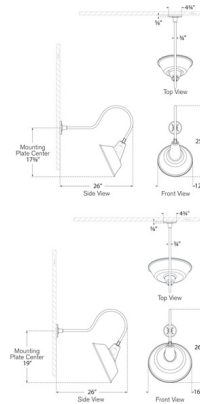

Lightology

lightology.com
866-954-4489
06-15-26

Project: _____
Company: _____
Location: _____ Fixture Type: _____
SPEC #: **VCG1440862**
Approved On: _____ Approved By: _____

Academy Outdoor Angled Flynn Tilted Bowers Shade Wall Light By Visual Comfort Signature

Shown in matte black

Specifications

COLOR N/A
BODY FINISH Matte Black
WATTAGE 15W
DIMMER Standard 120V
DIMENSIONS 12.5"W x 25.25"H x 26"D
BULB NOT INCLUDED 1 x A19/Medium (E26)/15W/120V LED
COUNTRY OF ORIGIN Philippines