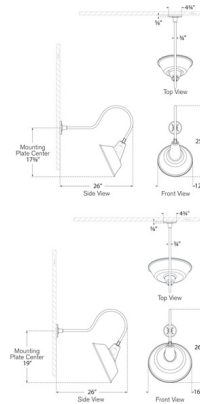

Lightology

lightology.com
866-954-4489
04-25-26

Project: _____
Company: _____
Location: _____ Fixture Type: _____
SPEC #: **VCG1440862**
Approved On: _____ Approved By: _____

Academy Outdoor Angled Flynn Tilted Bowers Shade Wall Light By Visual Comfort Signature

Shown in matte black

Specifications

COLOR N/A
BODY FINISH Matte Black
WATTAGE 15W
DIMMER Standard 120V
DIMENSIONS 12.5"W x 25.25"H x 26"D
BULB NOT INCLUDED 1 x A19/Medium (E26)/15W/120V LED
COUNTRY OF ORIGIN Philippines