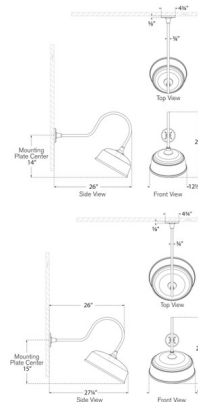

### Specifications

COLOR	N/A
BODY FINISH	Matte Black / Soft Copper
WATTAGE	15W
DIMMER	Standard 120V
DIMENSIONS	12.5"W x 22"H x 26"D
BULB NOT INCLUDED	1 x A19/Medium (E26)/15W/120V LED
COUNTRY OF ORIGIN	Philippines