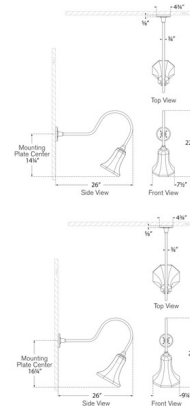

By Visual Comfort Signature

Description

The Academy Outdoor Angled Flynn Savannah Shade Wall Light draws inspiration from the industrial fixtures once used to light barns, town halls, warehouses, and schoolhouses. Blending American, British, and French architectural influences. This fixture reimagines classic utilitarian design with a sleek, modern twist adding a warm and welcoming glow to your outdoor space. A chain helps support the lamp and is placed 14 inches above the backplate.

Shown in matte black / white

Specifications

| | |
|-------------------|-----------------------------------|
| COLOR | N/A |
| BODY FINISH | Matte Black / White |
| WATTAGE | 15W |
| DIMMER | Standard 120V |
| DIMENSIONS | 7.5"W x 22.25"H x 26"D |
| BULB NOT INCLUDED | 1 x A19/Medium (E26)/15W/120V LED |
| COUNTRY OF ORIGIN | Philippines |