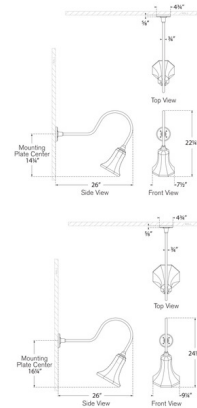

### Specifications

COLOR	N/A
BODY FINISH	Matte Black / White
WATTAGE	15W
DIMMER	Standard 120V
DIMENSIONS	7.5"W x 22.25"H x 26"D
BULB NOT INCLUDED	1 x A19/Medium (E26)/15W/120V LED
COUNTRY OF ORIGIN	Philippines