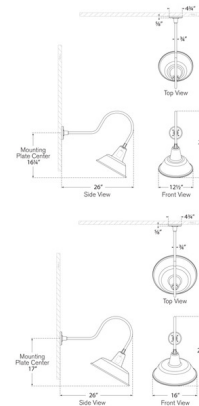

By Visual Comfort Signature

Description

The Academy Outdoor Angled Flynn Bowers Shade Wall Light draws inspiration from the industrial fixtures once used to light barns, town halls, warehouses, and schoolhouses. Blending American, British, and French architectural influences. This fixture reimagines classic utilitarian design with a sleek, modern twist adding a warm and welcoming glow to your outdoor space.

Shown in soft copper

Specifications

COLOR	N/A
BODY FINISH	Soft Copper
WATTAGE	15W
DIMMER	Standard 120V
DIMENSIONS	12.5"W x 24"H x 26"D
BULB NOT INCLUDED	1 x A19/Medium (E26)/15W/120V LED
COUNTRY OF ORIGIN	Philippines