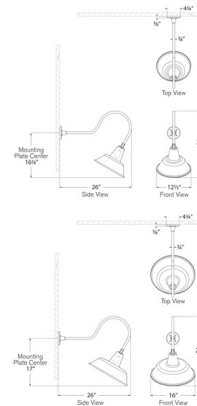

## Academy Outdoor Angled Flynn Bowers Shade Wall Light

By Visual Comfort Signature

### Specifications

COLOR	N/A
BODY FINISH	Soft Copper
WATTAGE	15W
DIMMER	Standard 120V
DIMENSIONS	12.5"W x 24"H x 26"D
BULB NOT INCLUDED	1 x A19/Medium (E26)/15W/120V LED
COUNTRY OF ORIGIN	Philippines

CLICK TO VIEW PRODUCT