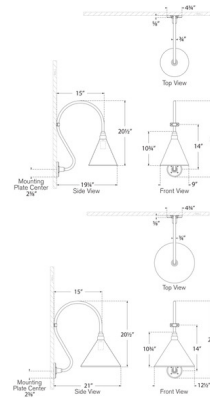

Shown in matte black / white

Specifications

| | |
|-------------------|-----------------------------------|
| COLOR | N/A |
| BODY FINISH | Matte Black / White |
| WATTAGE | 15W |
| DIMMER | Standard 120V |
| DIMENSIONS | 9"W x 24"H x 19.25"D |
| BULB NOT INCLUDED | 1 x A19/Medium (E26)/15W/120V LED |
| COUNTRY OF ORIGIN | Philippines |