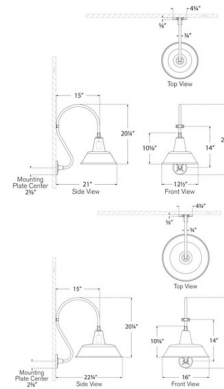

Shown in matte black / green

Specifications

COLOR N/A
BODY FINISH Matte Black / Green
WATTAGE 15W
DIMMER Standard 120V
DIMENSIONS 12.5"W x 24"H x 21"D
BULB NOT INCLUDED 1 x A19/Medium (E26)/15W/120V LED
COUNTRY OF ORIGIN Philippines