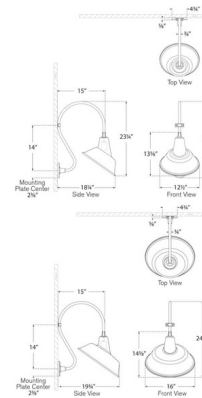

### Specifications

COLOR	N/A
BODY FINISH	Matte Black
WATTAGE	15W
DIMMER	Standard 120V
DIMENSIONS	12.5"W x 24"H x 18.25"D
BULB NOT INCLUDED	1 x A19/Medium (E26)/15W/120V LED
COUNTRY OF ORIGIN	Philippines