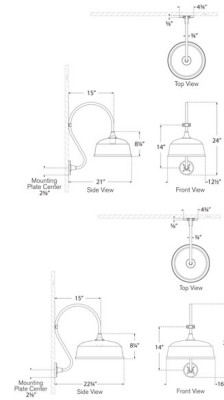

Shown in matte black / white

Specifications

COLOR	N/A
BODY FINISH	Matte Black / White
WATTAGE	15W
DIMMER	Standard 120V
DIMENSIONS	12.5"W x 24"H x 21"D
BULB NOT INCLUDED	1 x A19/Medium (E26)/15W/120V LED
COUNTRY OF ORIGIN	Philippines