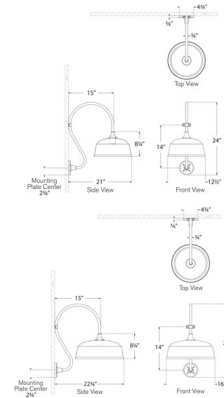

### Specifications

COLOR	N/A
BODY FINISH	Matte Black / White
WATTAGE	15W
DIMMER	Standard 120V
DIMENSIONS	12.5"W x 24"H x 21"D
BULB NOT INCLUDED	1 x A19/Medium (E26)/15W/120V LED
COUNTRY OF ORIGIN	Philippines