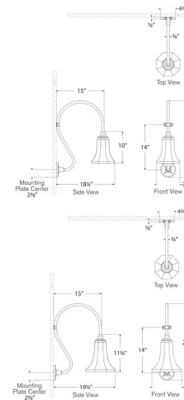

Shown in matte black / soft copper

Specifications

COLOR	N/A
BODY FINISH	Matte Black / Soft Copper
WATTAGE	15W
DIMMER	Standard 120V
DIMENSIONS	7.5"W x 24"H x 18.25"D
BULB NOT INCLUDED	1 x A19/Medium (E26)/15W/120V LED
COUNTRY OF ORIGIN	Philippines