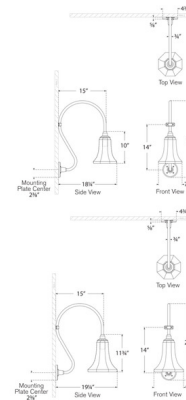

### Specifications

COLOR . . . . . N/A  
BODY FINISH . . . . . Matte Black / Soft Copper  
WATTAGE . . . . . 15W  
DIMMER . . . . . Standard 120V  
DIMENSIONS . . . . . 7.5"W x 24"H x 18.25"D  
BULB NOT INCLUDED . . . . . 1 x A19/Medium (E26)/15W/120V LED  
COUNTRY OF ORIGIN . . . . . Philippines