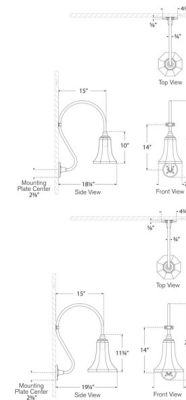

Shown in matte black / soft copper

Specifications

COLOR	N/A
BODY FINISH	Matte Black / Soft Copper
WATTAGE	15W
DIMMER	Standard 120V
DIMENSIONS	7.5"W x 24"H x 18.25"D
BULB NOT INCLUDED	1 x A19/Medium (E26)/15W/120V LED
COUNTRY OF ORIGIN	Philippines