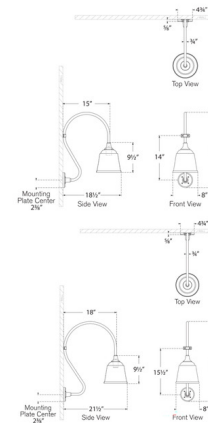

### Specifications

COLOR	N/A
BODY FINISH	Soft Copper
WATTAGE	15W
DIMMER	Standard 120V
DIMENSIONS	8"W x 24"H x 18.5"D
BULB NOT INCLUDED	1 x A19/Medium (E26)/15W/120V LED
COUNTRY OF ORIGIN	Philippines

CLICK TO VIEW PRODUCT