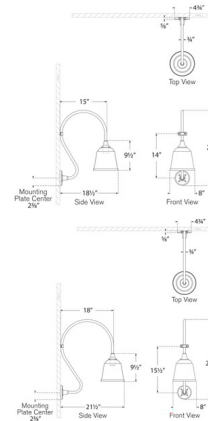

By Visual Comfort Signature

Description

The Academy Outdoor Larrabee Small Rockhouse Shade Wall Light draws inspiration from the industrial fixtures once used to light barns, town halls, warehouses, and schoolhouses. Blending American, British, and French architectural influences. This fixture reimagines classic utilitarian design with a sleek, modern twist adding a warm and welcoming glow to your outdoor space. Includes a bracket to stabilize the arm against the wall.

Shown in soft copper

Specifications

COLOR	N/A
BODY FINISH	Soft Copper
WATTAGE	15W
DIMMER	Standard 120V
DIMENSIONS	8"W x 24"H x 18.5"D
BULB NOT INCLUDED	1 x A19/Medium (E26)/15W/120V LED
COUNTRY OF ORIGIN	Philippines