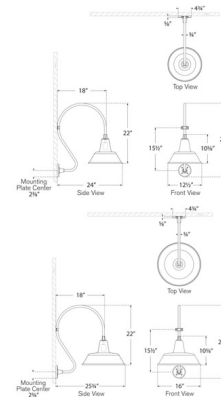

Shown in hand-rubbed antique brass

Specifications

COLOR	N/A
BODY FINISH	Hand-Rubbed Antique Brass
WATTAGE	15W
DIMMER	Standard 120V
DIMENSIONS	12.5"W x 27"H x 24"D
BULB NOT INCLUDED	1 x A19/Medium (E26)/15W/120V LED
COUNTRY OF ORIGIN	Philippines

CLICK TO VIEW PRODUCT

Notes: