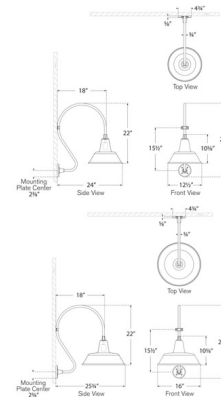

## Academy Outdoor Larrabee 27in Bowers Shade Wall Light

By Visual Comfort Signature

### Specifications

COLOR	N/A
BODY FINISH	Hand-Rubbed Antique Brass
WATTAGE	15W
DIMMER	Standard 120V
DIMENSIONS	12.5"W x 27"H x 24"D
BULB NOT INCLUDED	1 x A19/Medium (E26)/15W/120V LED
COUNTRY OF ORIGIN	Philippines