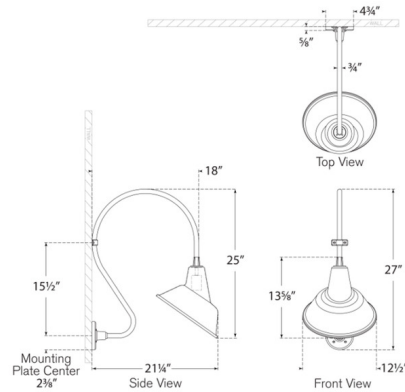

By Visual Comfort Signature

Description

The Academy Outdoor Larrabee 27in Tilted Bowers Shade Wall Light draws inspiration from the industrial fixtures once used to light barns, town halls, warehouses, and schoolhouses. Blending American, British, and French architectural influences. This fixture reimagines classic utilitarian design with a sleek, modern twist adding a warm and welcoming glow to your outdoor space. Includes a bracket to stabilize the arm against the wall.

Shown in matte black / white

Specifications

COLOR	N/A
BODY FINISH	Matte Black / White
WATTAGE	15W
DIMMER	Standard 120V
DIMENSIONS	12.5"W x 27"H x 21.25"D
BULB NOT INCLUDED	1 x A19/Medium (E26)/15W/120V LED
COUNTRY OF ORIGIN	Philippines