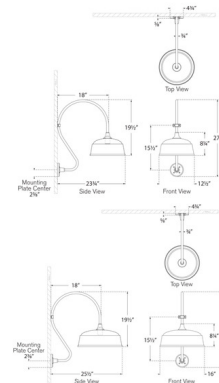

By Visual Comfort Signature

Description

The Academy Outdoor Larrabee 27in Rockhouse Shade Wall Light draws inspiration from the industrial fixtures once used to light barns, town halls, warehouses, and schoolhouses. Blending American, British, and French architectural influences. This fixture reimagines classic utilitarian design with a sleek, modern twist adding a warm and welcoming glow to your outdoor space. Includes a bracket to stabilize the arm against the wall.

Shown in matte black / green

Specifications

COLOR	N/A
BODY FINISH	Matte Black / Green
WATTAGE	15W
DIMMER	Standard 120V
DIMENSIONS	12.5"W x 27"H x 23.75"D
BULB NOT INCLUDED	1 x A19/Medium (E26)/15W/120V LED
COUNTRY OF ORIGIN	Philippines