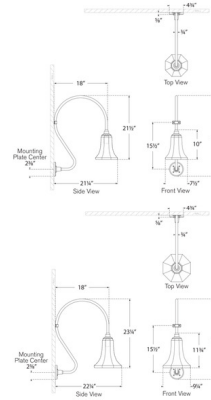

By Visual Comfort Signature

Description

The Academy Outdoor Larrabee 27in Savannah Shade Wall Light draws inspiration from the industrial fixtures once used to light barns, town halls, warehouses, and schoolhouses. Blending American, British, and French architectural influences. This fixture reimagines classic utilitarian design with a sleek, modern twist adding a warm and welcoming glow to your outdoor space. Includes a bracket to stabilize the arm against the wall.

Shown in matte black / white

Specifications

COLOR	N/A
BODY FINISH	Matte Black / White
WATTAGE	15W
DIMMER	Standard 120V
DIMENSIONS	7.5"W x 27"H x 21.25"D
BULB NOT INCLUDED	1 x A19/Medium (E26)/15W/120V LED
COUNTRY OF ORIGIN	Philippines