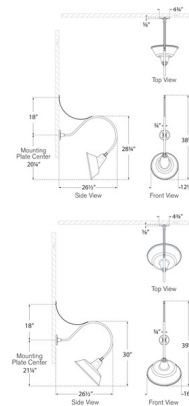

Lightology

lightology.com
866-954-4489
07-11-26

Project: _____
 Company: _____
 Location: _____ Fixture Type: _____
 SPEC #: **VCG1441036**
 Approved On: _____ Approved By: _____

Academy Outdoor Anchor Larrabee Tilt Bowers Shade Wall Light

By Visual Comfort Signature

Description

The Academy Outdoor Anchor Larrabee Tilt Bowers Shade Wall Light draws inspiration from the industrial fixtures once used to light barns, town halls, warehouses, and schoolhouses. Blending American, British, and French architectural influences. This fixture reimagines classic utilitarian design with a sleek, modern twist - adding a warm and welcoming glow to your outdoor space. A curved, rigid stability bar helps support the lamp and is placed 18 inches above the backplate.

Shown in hand-rubbed antique brass

Specifications

COLOR	N/A
BODY FINISH	Hand-Rubbed Antique Brass
WATTAGE	15W
DIMMER	Standard 120V
DIMENSIONS	12.5"W x 38.25"H x 26.5"D
BULB NOT INCLUDED	1 x A19/Medium (E26)/15W/120V LED
COUNTRY OF ORIGIN	Philippines