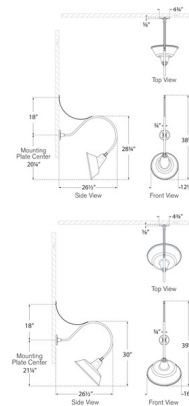

Lightology

lightology.com
866-954-4489
04-27-26

Project: _____
 Company: _____
 Location: _____ Fixture Type: _____
 SPEC #: **VCG1441036**
 Approved On: _____ Approved By: _____

Academy Outdoor Anchor Larrabee Tilt Bowers Shade Wall Light

By Visual Comfort Signature

Description

The Academy Outdoor Anchor Larrabee Tilt Bowers Shade Wall Light draws inspiration from the industrial fixtures once used to light barns, town halls, warehouses, and schoolhouses. Blending American, British, and French architectural influences. This fixture reimagines classic utilitarian design with a sleek, modern twist - adding a warm and welcoming glow to your outdoor space. A curved, rigid stability bar helps support the lamp and is placed 18 inches above the backplate.

Shown in hand-rubbed antique brass

Specifications

COLOR	N/A
BODY FINISH	Hand-Rubbed Antique Brass
WATTAGE	15W
DIMMER	Standard 120V
DIMENSIONS	12.5"W x 38.25"H x 26.5"D
BULB NOT INCLUDED	1 x A19/Medium (E26)/15W/120V LED
COUNTRY OF ORIGIN	Philippines