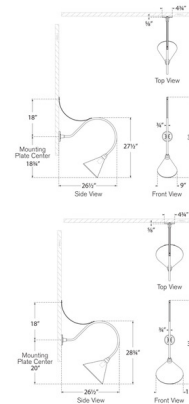

By Visual Comfort Signature

Description

The Academy Outdoor Anchor Larrabee Savannah Conical Wall Light draws inspiration from the industrial fixtures once used to light barns, town halls, warehouses, and schoolhouses. Blending American, British, and French architectural influences. This fixture reimagines classic utilitarian design with a sleek, modern twist - adding a warm and welcoming glow to your outdoor space. A curved, rigid stability bar helps support the lamp and is placed 18 inches above the backplate.

Shown in matte black / white

Specifications

COLOR	N/A
BODY FINISH	Matte Black / White
WATTAGE	15W
DIMMER	Standard 120V
DIMENSIONS	9"W x 37"H x 26.5"D
BULB NOT INCLUDED	1 x A19/Medium (E26)/15W/120V LED
COUNTRY OF ORIGIN	Philippines