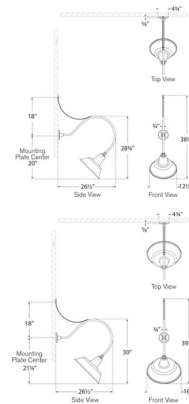

By Visual Comfort Signature

Description

The Academy Outdoor Anchored Larrabee Bowers Shade Wall Light draws inspiration from the industrial fixtures once used to light barns, town halls, warehouses, and schoolhouses. Blending American, British, and French architectural influences. This fixture reimagines classic utilitarian design with a sleek, modern twist - adding a warm and welcoming glow to your outdoor space. A curved, rigid stability bar helps support the lamp and is placed 18 inches above the backplate.

Shown in matte black / white

Specifications

COLOR N/A
BODY FINISH Matte Black / White
WATTAGE 15W
DIMMER Standard 120V
DIMENSIONS 12.5"W x 38.25"H x 26.5"D
BULB NOT INCLUDED 1 x A19/Medium (E26)/15W/120V LED
COUNTRY OF ORIGIN Philippines