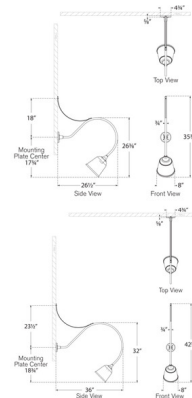

By Visual Comfort Signature

Description

The Academy Outdoor Anchor Larrabee Small Rockhouse Shade Wall Light draws inspiration from the industrial fixtures once used to light barns, town halls, warehouses, and schoolhouses. Blending American, British, and French architectural influences. This fixture reimagines classic utilitarian design with a sleek, modern twist adding a warm and welcoming glow to your outdoor space. A curved, rigid stability bar helps support the lamp and is placed 18 inches above the backplate for the 35.75 inch height and 23.5 inches above the backplate for the 42.25 inch height.

Shown in matte black / green

Specifications

COLOR	N/A
BODY FINISH	Matte Black / Green
WATTAGE	15W
DIMMER	Standard 120V
DIMENSIONS	8"W x 35.75"H x 26.5"D
BULB NOT INCLUDED	1 x A19/Medium (E26)/15W/120V LED
COUNTRY OF ORIGIN	Philippines