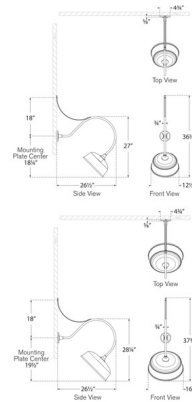

By Visual Comfort Signature

Description

The Academy Outdoor Anchored Larrabee Rockhouse Shade Wall Light draws inspiration from the industrial fixtures once used to light barns, town halls, warehouses, and schoolhouses. Blending American, British, and French architectural influences. This fixture reimagines classic utilitarian design with a sleek, modern twist - adding a warm and welcoming glow to your outdoor space. A curved, rigid stability bar helps support the lamp and is placed 18 inches above the backplate.

Shown in matte black / green

Specifications

COLOR	N/A
BODY FINISH	Matte Black / Green
WATTAGE	15W
DIMMER	Standard 120V
DIMENSIONS	12.5"W x 36.5"H x 26.5"D
BULB NOT INCLUDED	1 x A19/Medium (E26)/15W/120V LED
COUNTRY OF ORIGIN	Philippines