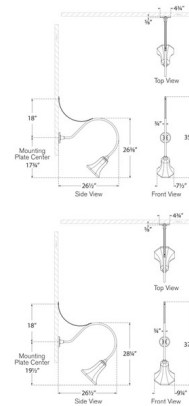

By Visual Comfort Signature

Description

The Academy Outdoor Anchored Larrabee Savannah Shade Wall Light draws inspiration from the industrial fixtures once used to light barns, town halls, warehouses, and schoolhouses. Blending American, British, and French architectural influences. This fixture reimagines classic utilitarian design with a sleek, modern twist - adding a warm and welcoming glow to your outdoor space. A curved, rigid stability bar helps support the lamp and is placed 18 inches above the backplate.

Shown in matte black / green

Specifications

COLOR N/A
BODY FINISH Matte Black / Green
WATTAGE 15W
DIMMER Standard 120V
DIMENSIONS 7.5"W x 35.75"H x 26.5"D
BULB NOT INCLUDED 1 x A19/Medium (E26)/15W/120V LED
COUNTRY OF ORIGIN Philippines