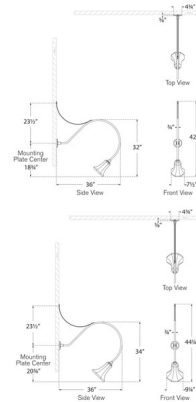

By Visual Comfort Signature

Description

The Academy Outdoor Anchored Larrabee 36in Savannah Shade Wall Light draws inspiration from the industrial fixtures once used to light barns, town halls, warehouses, and schoolhouses. Blending American, British, and French architectural influences. This fixture reimagine classic utilitarian design with a sleek, modern twist adding a warm and welcoming glow to your outdoor space. A curved, rigid stability bar helps support the lamp and is placed 23.5 inches above the backplate.

Shown in hand-rubbed antique brass

Specifications

COLOR	N/A
BODY FINISH	Hand-Rubbed Antique Brass
WATTAGE	15W
DIMMER	Standard 120V
DIMENSIONS	7.5"W x 42.25"H x 36"D
BULB NOT INCLUDED	1 x A19/Medium (E26)/15W/120V LED
COUNTRY OF ORIGIN	Philippines