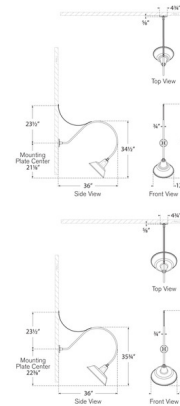

## Academy Outdoor Anchored Larrabee 36in Bowers Wall Light

By Visual Comfort Signature

### Description

The Academy Outdoor Anchored Larrabee 36in Bowers Shade Wall Light draws inspiration from the industrial fixtures once used to light barns, town halls, warehouses, and schoolhouses. Blending American, British, and French architectural influences. This fixture reimagines classic utilitarian design with a sleek, modern twist adding a warm and welcoming glow to your outdoor space. A curved, rigid stability bar helps support the lamp and is placed 23.5 inches above the backplate.

### Specifications

COLOR	N/A
BODY FINISH	Matte Black / White
WATTAGE	15W
DIMMER	Standard 120V
DIMENSIONS	12.5"W x 44.75"H x 36"D
BULB NOT INCLUDED	1 x A19/Medium (E26)/15W/120V LED
COUNTRY OF ORIGIN	Philippines