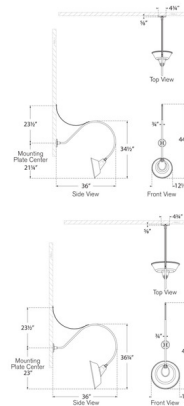

## Academy Outdoor Anchor Larrabee 36in Tilt Bowers Wall Light

By Visual Comfort Signature

### Description

The Academy Outdoor Anchored Larrabee 36in Tilted Bowers Wall Light draws inspiration from the industrial fixtures once used to light barns, town halls, warehouses, and schoolhouses. Blending American, British, and French architectural influences. This fixture reimagines classic utilitarian design with a sleek, modern twist-adding a warm and welcoming glow to your outdoor space. A curved, rigid stability bar helps support the lamp and is placed 23.5 inches above the backplate.

### Specifications

COLOR	N/A
BODY FINISH	Matte Black / Green
WATTAGE	15W
DIMMER	Standard 120V
DIMENSIONS	12.5"W x 44.75"H x 36"D
BULB NOT INCLUDED	1 x A19/Medium (E26)/15W/120V LED
COUNTRY OF ORIGIN	Philippines