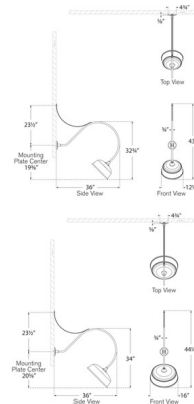

By Visual Comfort Signature

Description

The Academy Outdoor Anchored Larrabee 36in Rockhouse Shade Wall Light draws inspiration from the industrial fixtures once used to light barns, town halls, warehouses, and schoolhouses. Blending American, British, and French architectural influences. This fixture reimagine classic utilitarian design with a sleek, modern twist adding a warm and welcoming glow to your outdoor space. A curved, rigid stability bar helps support the lamp and is placed 23.5 inches above the backplate.

Shown in matte black / green

Specifications

COLOR	N/A
BODY FINISH	Matte Black / Green
WATTAGE	15W
DIMMER	Standard 120V
DIMENSIONS	12.5"W x 43"H x 36"D
BULB NOT INCLUDED	1 x A19/Medium (E26)/15W/120V LED
COUNTRY OF ORIGIN	Philippines