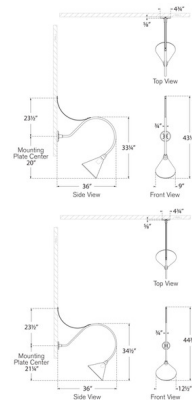

By Visual Comfort Signature

Description

The Academy Outdoor Anchored Larrabee 36in Savannah Conical Shade Wall Light draws inspiration from the industrial fixtures once used to light barns, town halls, warehouses, and schoolhouses. Blending American, British, and French architectural influences. This fixture reimagines classic utilitarian design with a sleek, modern twist adding a warm and welcoming glow to your outdoor space. A curved, rigid stability bar helps support the lamp and is placed 23.5 inches above the backplate.

Shown in soft copper

Specifications

COLOR	N/A
BODY FINISH	Soft Copper
WATTAGE	15W
DIMMER	Standard 120V
DIMENSIONS	9"W x 43.5"H x 36"D
BULB NOT INCLUDED	1 x A19/Medium (E26)/15W/120V LED
COUNTRY OF ORIGIN	Philippines