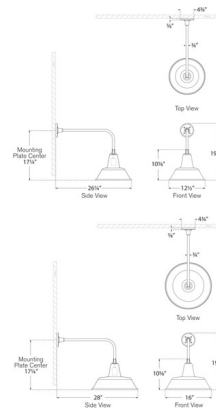

Shown in hand-rubbed antique brass

Specifications

COLOR	N/A
BODY FINISH	Hand-Rubbed Antique Brass
WATTAGE	15W
DIMMER	Standard 120V
DIMENSIONS	12.5"W x 19.5"H x 26.25"D
BULB NOT INCLUDED	1 x A19/Medium (E26)/15W/120V LED
COUNTRY OF ORIGIN	Philippines