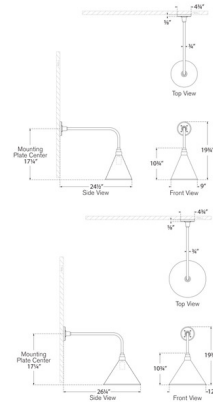

Shown in matte black / white

Specifications

COLOR	N/A
BODY FINISH	Matte Black / White
WATTAGE	15W
DIMMER	Standard 120V
DIMENSIONS	9"W x 19.75"H x 24.5"D
BULB NOT INCLUDED	1 x A19/Medium (E26)/15W/120V LED
COUNTRY OF ORIGIN	Philippines