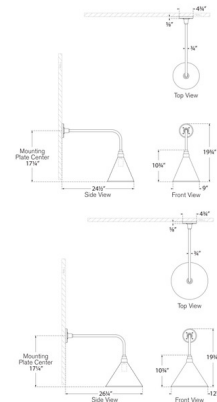

Shown in matte black / white

Specifications

COLOR	N/A
BODY FINISH	Matte Black / White
WATTAGE	15W
DIMMER	Standard 120V
DIMENSIONS	9"W x 19.75"H x 24.5"D
BULB NOT INCLUDED	1 x A19/Medium (E26)/15W/120V LED
COUNTRY OF ORIGIN	Philippines