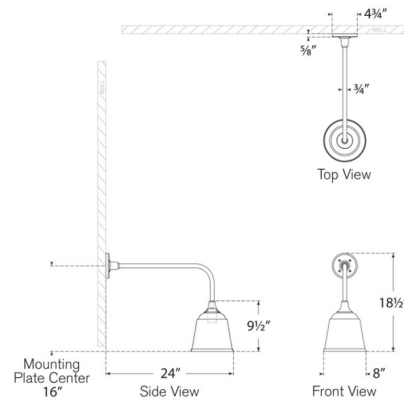

Shown in matte black / green

Specifications

COLOR	N/A
BODY FINISH	Matte Black / Green
WATTAGE	15W
DIMMER	Standard 120V
DIMENSIONS	8"W x 18.5"H x 24"D
BULB NOT INCLUDED	1 x A19/Medium (E26)/15W/120V LED
COUNTRY OF ORIGIN	Philippines