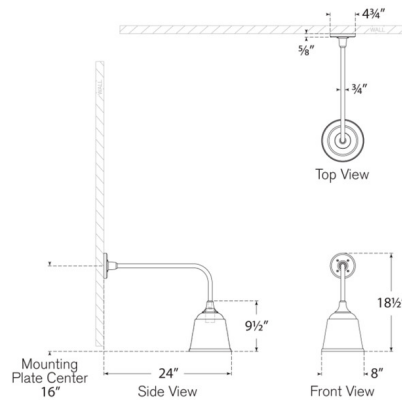

### Specifications

COLOR	N/A
BODY FINISH	Matte Black / Green
WATTAGE	15W
DIMMER	Standard 120V
DIMENSIONS	8"W x 18.5"H x 24"D
BULB NOT INCLUDED	1 x A19/Medium (E26)/15W/120V LED
COUNTRY OF ORIGIN	Philippines