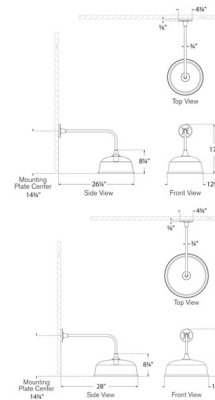

### Specifications

COLOR	N/A
BODY FINISH	Matte Black / White
WATTAGE	15W
DIMMER	Standard 120V
DIMENSIONS	12.5"W x 17"H x 26.25"D
BULB NOT INCLUDED	1 x A19/Medium (E26)/15W/120V LED
COUNTRY OF ORIGIN	Philippines