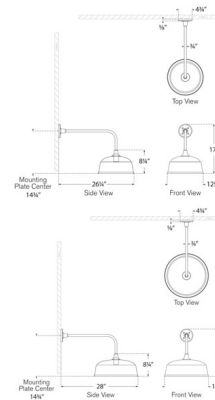

Shown in matte black / white

Specifications

COLOR N/A
 BODY FINISH Matte Black / White
 WATTAGE 15W
 DIMMER Standard 120V
 DIMENSIONS 12.5"W x 17"H x 26.25"D
 BULB NOT INCLUDED 1 x A19/Medium (E26)/15W/120V LED
 COUNTRY OF ORIGIN Philippines