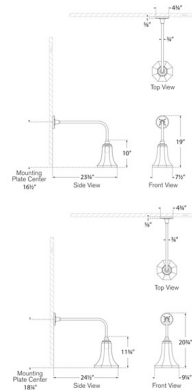

Shown in matte black / soft copper

Specifications

COLOR	N/A
BODY FINISH	Matte Black / Soft Copper
WATTAGE	15W
DIMMER	Standard 120V
DIMENSIONS	7.5"W x 19"H x 23.75"D
BULB NOT INCLUDED	1 x A19/Medium (E26)/15W/120V LED
COUNTRY OF ORIGIN	Philippines