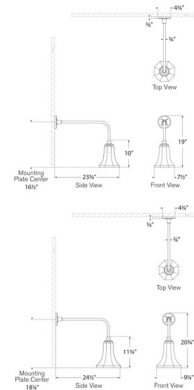

Shown in matte black / soft copper

Specifications

COLOR	N/A
BODY FINISH	Matte Black / Soft Copper
WATTAGE	15W
DIMMER	Standard 120V
DIMENSIONS	7.5"W x 19"H x 23.75"D
BULB NOT INCLUDED	1 x A19/Medium (E26)/15W/120V LED
COUNTRY OF ORIGIN	Philippines