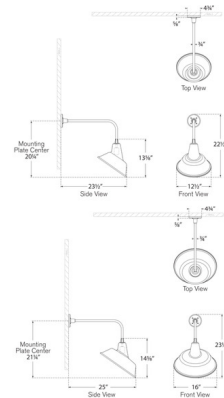

Shown in soft copper

Specifications

COLOR	N/A
BODY FINISH	Soft Copper
WATTAGE	15W
DIMMER	Standard 120V
DIMENSIONS	12.5"W x 22.5"H x 23.5"D
BULB NOT INCLUDED	1 x A19/Medium (E26)/15W/120V LED
COUNTRY OF ORIGIN	Philippines