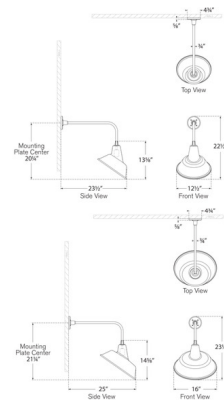

### Specifications

COLOR	N/A
BODY FINISH	Soft Copper
WATTAGE	15W
DIMMER	Standard 120V
DIMENSIONS	12.5"W x 22.5"H x 23.5"D
BULB NOT INCLUDED	1 x A19/Medium (E26)/15W/120V LED
COUNTRY OF ORIGIN	Philippines