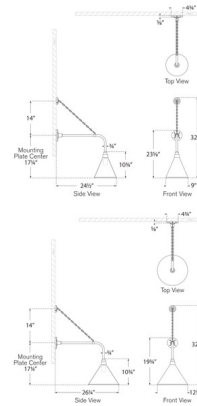

### Specifications

COLOR	N/A
BODY FINISH	Matte Black / Green
WATTAGE	15W
DIMMER	Standard 120V
DIMENSIONS	9"W x 32.75"H x 24.5"D
BULB NOT INCLUDED	1 x A19/Medium (E26)/15W/120V LED
COUNTRY OF ORIGIN	Philippines