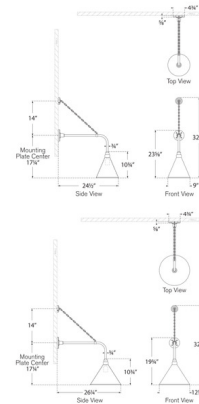

By Visual Comfort Signature

Description

The Academy Outdoor Anchored Rex Savannah Conical Wall Light draws inspiration from the industrial fixtures once used to light barns, town halls, warehouses, and schoolhouses. Blending American, British, and French architectural influences. This fixture reimagines classic utilitarian design with a sleek, modern twist adding a warm and welcoming glow to your outdoor space. A chain helps support the lamp and is placed 14 inches above the backplate.

Shown in matte black / green

Specifications

COLOR	N/A
BODY FINISH	Matte Black / Green
WATTAGE	15W
DIMMER	Standard 120V
DIMENSIONS	9"W x 32.75"H x 24.5"D
BULB NOT INCLUDED	1 x A19/Medium (E26)/15W/120V LED
COUNTRY OF ORIGIN	Philippines