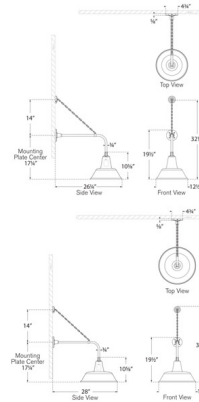

By Visual Comfort Signature

Description

The Academy Outdoor Anchored Rex Bowers Shade Wall Light draws inspiration from the industrial fixtures once used to light barns, town halls, warehouses, and schoolhouses. Blending American, British, and French architectural influences. This fixture reimagines classic utilitarian design with a sleek, modern twist adding a warm and welcoming glow to your outdoor space. A chain helps support the lamp and is placed 14 inches above the backplate.

Shown in matte black / green

Specifications

COLOR	N/A
BODY FINISH	Matte Black / Green
WATTAGE	15W
DIMMER	Standard 120V
DIMENSIONS	12.5"W x 32.5"H x 26.25"D
BULB NOT INCLUDED	1 x A19/Medium (E26)/15W/120V LED
COUNTRY OF ORIGIN	Philippines