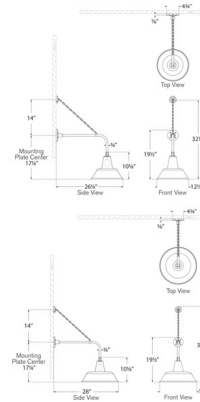

By Visual Comfort Signature

Description

The Academy Outdoor Anchored Rex Bowers Shade Wall Light draws inspiration from the industrial fixtures once used to light barns, town halls, warehouses, and schoolhouses. Blending American, British, and French architectural influences. This fixture reimagines classic utilitarian design with a sleek, modern twist adding a warm and welcoming glow to your outdoor space. A chain helps support the lamp and is placed 14 inches above the backplate.

Shown in matte black / green

Specifications

COLOR	N/A
BODY FINISH	Matte Black / Green
WATTAGE	15W
DIMMER	Standard 120V
DIMENSIONS	12.5"W x 32.5"H x 26.25"D
BULB NOT INCLUDED	1 x A19/Medium (E26)/15W/120V LED
COUNTRY OF ORIGIN	Philippines