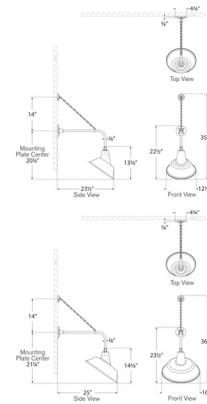

By Visual Comfort Signature

Description

The Academy Outdoor Anchored Rex Tilted Bowers Shade Wall Light draws inspiration from the industrial fixtures once used to light barns, town halls, warehouses, and schoolhouses. Blending American, British, and French architectural influences. This fixture reimagines classic utilitarian design with a sleek, modern twist adding a warm and welcoming glow to your outdoor space. A chain helps support the lamp and is placed 14 inches above the backplate.

Shown in matte black / soft copper

Specifications

COLOR	N/A
BODY FINISH	Matte Black / Soft Copper
WATTAGE	15W
DIMMER	Standard 120V
DIMENSIONS	12.5"W x 35.5"H x 23.5"D
BULB NOT INCLUDED	1 x A19/Medium (E26)/15W/120V LED
COUNTRY OF ORIGIN	Philippines