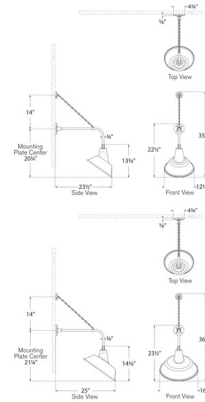

By Visual Comfort Signature

Description

The Academy Outdoor Anchored Rex Tilted Bowers Shade Wall Light draws inspiration from the industrial fixtures once used to light barns, town halls, warehouses, and schoolhouses. Blending American, British, and French architectural influences. This fixture reimagines classic utilitarian design with a sleek, modern twist adding a warm and welcoming glow to your outdoor space. A chain helps support the lamp and is placed 14 inches above the backplate.

Shown in matte black / soft copper

Specifications

COLOR	N/A
BODY FINISH	Matte Black / Soft Copper
WATTAGE	15W
DIMMER	Standard 120V
DIMENSIONS	12.5"W x 35.5"H x 23.5"D
BULB NOT INCLUDED	1 x A19/Medium (E26)/15W/120V LED
COUNTRY OF ORIGIN	Philippines