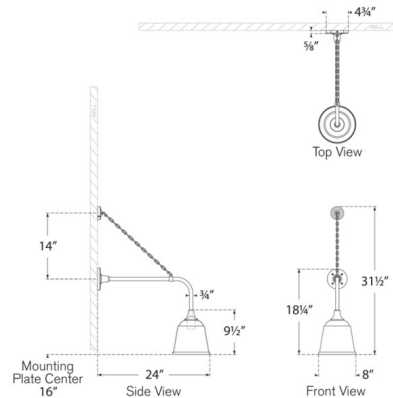

By Visual Comfort Signature

Description

The Academy Outdoor Anchored Rex Sm Rockhouse Shade Wall Light draws inspiration from the industrial fixtures once used to light barns, town halls, warehouses, and schoolhouses. Blending American, British, and French architectural influences. This fixture reimagines classic utilitarian design with a sleek, modern twist adding a warm and welcoming glow to your outdoor space. A chain helps support the lamp and is placed 14 inches above the backplate.

Shown in matte black

Specifications

COLOR	N/A
BODY FINISH	Matte Black
WATTAGE	15W
DIMMER	Standard 120V
DIMENSIONS	8"W x 31.5"H x 24"D
BULB NOT INCLUDED	1 x A19/Medium (E26)/15W/120V LED
COUNTRY OF ORIGIN	Philippines