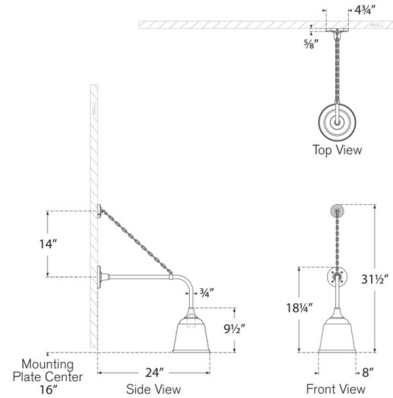

By Visual Comfort Signature

Description

The Academy Outdoor Anchored Rex Sm Rockhouse Shade Wall Light draws inspiration from the industrial fixtures once used to light barns, town halls, warehouses, and schoolhouses. Blending American, British, and French architectural influences. This fixture reimagines classic utilitarian design with a sleek, modern twist adding a warm and welcoming glow to your outdoor space. A chain helps support the lamp and is placed 14 inches above the backplate.

Shown in matte black

Specifications

COLOR	N/A
BODY FINISH	Matte Black
WATTAGE	15W
DIMMER	Standard 120V
DIMENSIONS	8"W x 31.5"H x 24"D
BULB NOT INCLUDED	1 x A19/Medium (E26)/15W/120V LED
COUNTRY OF ORIGIN	Philippines