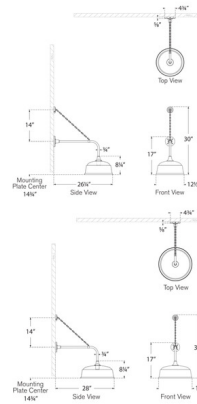

Shown in matte black / white

Specifications

COLOR N/A
BODY FINISH Matte Black / White
WATTAGE 15W
DIMMER Standard 120V
DIMENSIONS 12.5"W x 30"H x 26.25"D
BULB NOT INCLUDED 1 x A19/Medium (E26)/15W/120V LED
COUNTRY OF ORIGIN Philippines