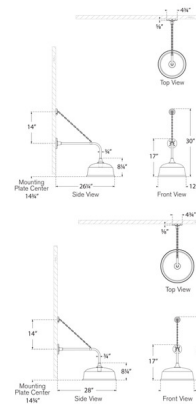

By Visual Comfort Signature

Description

The Academy Outdoor Anchored Rex Rockhouse Shade Wall Light draws inspiration from the industrial fixtures once used to light barns, town halls, warehouses, and schoolhouses. Blending American, British, and French architectural influences. This fixture reimagines classic utilitarian design with a sleek, modern twist adding a warm and welcoming glow to your outdoor space. A chain helps support the lamp and is placed 14 inches above the backplate.

Shown in matte black / white

Specifications

COLOR	N/A
BODY FINISH	Matte Black / White
WATTAGE	15W
DIMMER	Standard 120V
DIMENSIONS	12.5"W x 30"H x 26.25"D
BULB NOT INCLUDED	1 x A19/Medium (E26)/15W/120V LED
COUNTRY OF ORIGIN	Philippines