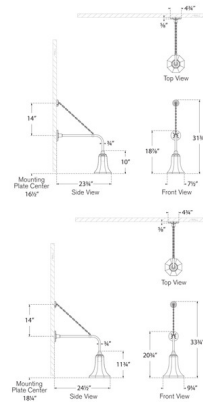

### Specifications

COLOR	N/A
BODY FINISH	Matte Black / White
WATTAGE	15W
DIMMER	Standard 120V
DIMENSIONS	7.5"W x 31.75"H x 23.75"D
BULB NOT INCLUDED	1 x A19/Medium (E26)/15W/120V LED
COUNTRY OF ORIGIN	Philippines