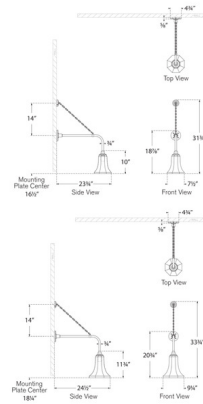

### Specifications

COLOR	N/A
BODY FINISH	Matte Black / White
WATTAGE	15W
DIMMER	Standard 120V
DIMENSIONS	7.5"W x 31.75"H x 23.75"D
BULB NOT INCLUDED	1 x A19/Medium (E26)/15W/120V LED
COUNTRY OF ORIGIN	Philippines