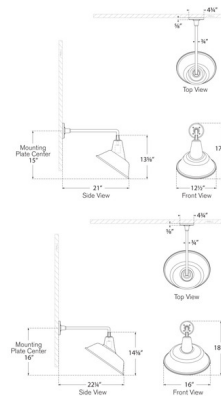

By Visual Comfort Signature

Description

The Academy Outdoor Mack Tilted Bowers Shade Wall Light draws inspiration from the industrial fixtures once used to light barns, town halls, warehouses, and schoolhouses. Blending American, British, and French architectural influences. This fixture reimagines classic utilitarian design with a sleek, modern twist adding a warm and welcoming glow to your outdoor space.

Shown in matte black / white

Specifications

COLOR	N/A
BODY FINISH	Matte Black / White
WATTAGE	15W
DIMMER	Standard 120V
DIMENSIONS	12.5"W x 17.5"H x 21"D
BULB NOT INCLUDED	1 x A19/Medium (E26)/15W/120V LED
COUNTRY OF ORIGIN	Philippines