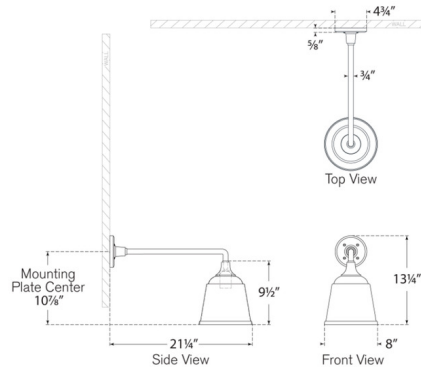

Shown in matte black

Specifications

COLOR	N/A
BODY FINISH	Matte Black
WATTAGE	15W
DIMMER	Standard 120V
DIMENSIONS	8"W x 13.25"H x 21.25"D
BULB NOT INCLUDED	1 x A19/Medium (E26)/15W/120V LED
COUNTRY OF ORIGIN	Philippines