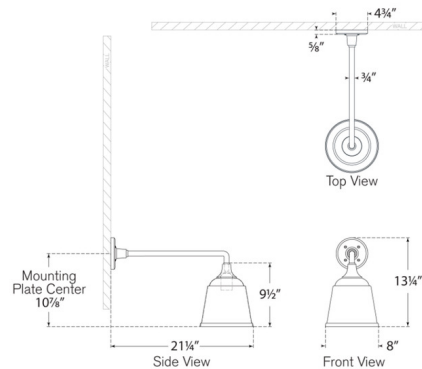

Shown in matte black

Specifications

COLOR N/A
BODY FINISH Matte Black
WATTAGE 15W
DIMMER Standard 120V
DIMENSIONS 8"W x 13.25"H x 21.25"D
BULB NOT INCLUDED 1 x A19/Medium (E26)/15W/120V LED
COUNTRY OF ORIGIN Philippines