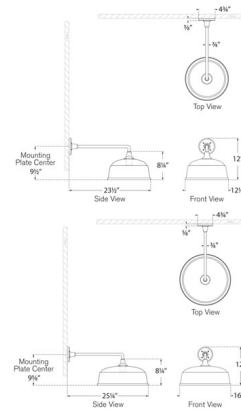

Shown in matte black / soft copper

Specifications

COLOR	N/A
BODY FINISH	Matte Black / Soft Copper
WATTAGE	15W
DIMMER	Standard 120V
DIMENSIONS	12.5"W x 12"H x 23.5"D
BULB NOT INCLUDED	1 x A19/Medium (E26)/15W/120V LED
COUNTRY OF ORIGIN	Philippines