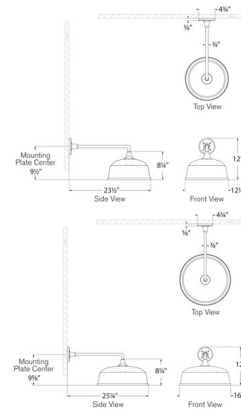

### Specifications

COLOR	N/A
BODY FINISH	Matte Black / Soft Copper
WATTAGE	15W
DIMMER	Standard 120V
DIMENSIONS	12.5"W x 12"H x 23.5"D
BULB NOT INCLUDED	1 x A19/Medium (E26)/15W/120V LED
COUNTRY OF ORIGIN	Philippines