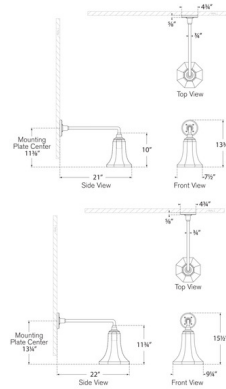

Shown in matte black / green

Specifications

COLOR . . . . . N/A
BODY FINISH . . . . . Matte Black / Green
WATTAGE 15W
DIMMER . . . . . Standard 120V
DIMENSIONS . . . . . 7.5"W x 13.75"H x 21"D
BULB NOT INCLUDED . . . . . 1 x A19/Medium (E26)/15W/120V LED
COUNTRY OF ORIGIN . . . . . Philippines

CLICK TO VIEW PRODUCT

Notes: