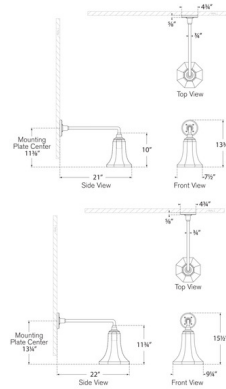

Shown in matte black / green

Specifications

COLOR N/A
BODY FINISH Matte Black / Green
WATTAGE 15W
DIMMER Standard 120V
DIMENSIONS 7.5"W x 13.75"H x 21"D
BULB NOT INCLUDED 1 x A19/Medium (E26)/15W/120V LED
COUNTRY OF ORIGIN Philippines