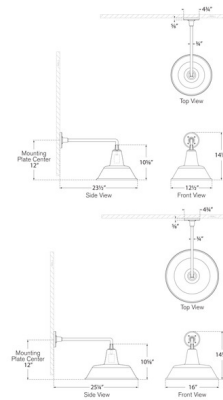

Shown in soft copper

Specifications

COLOR	N/A
BODY FINISH	Soft Copper
WATTAGE	15W
DIMMER	Standard 120V
DIMENSIONS	12.5"W x 14.5"H x 23.5"D
BULB NOT INCLUDED	1 x A19/Medium (E26)/15W/120V LED
COUNTRY OF ORIGIN	Philippines