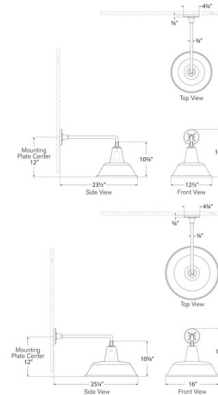

Shown in soft copper

Specifications

COLOR	N/A
BODY FINISH	Soft Copper
WATTAGE	15W
DIMMER	Standard 120V
DIMENSIONS	12.5"W x 14.5"H x 23.5"D
BULB NOT INCLUDED	1 x A19/Medium (E26)/15W/120V LED
COUNTRY OF ORIGIN	Philippines